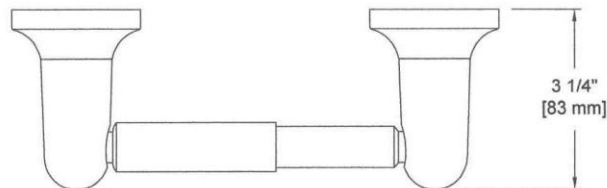

A N C H O R
ARCHITECTURAL PRODUCTS

AH514W

Surface Mounted Toilet Paper Holder

Color: White

Materials: 1 Left Post, 1 Right Post, 4 Screws, 2 Plates, 2 Set Screws, 1 White Plastic Roller with spring

Surface mounted with concealed screw application. Includes mounting plates and #8 x 1.25" screws. Posts are constructed of die cast zinc alloy. Triple coated: the first coat is a special epoxy for maximum adhesion and rust resistance; the second coat is an EAA with superior adhesion and tough impact resistance; the third coat is a co-polymer of resin with specified color throughout. The roller is plastic with spring tension.