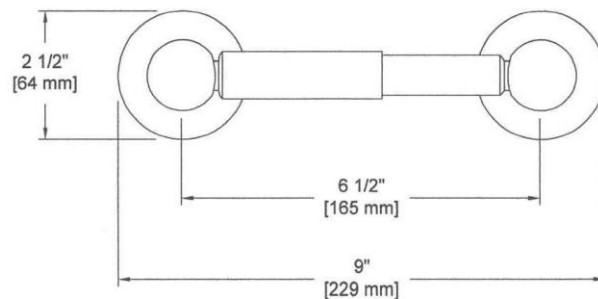

A N C H O R
ARCHITECTURAL PRODUCTS

AH514W

Surface Mounted Toilet Paper Holder

Color: White

Materials: 1 Left Post, 1 Right Post, 4 Screws, 2 Plates, 2 Set Screws, 1 White Plastic Roller with spring

Surface mounted with concealed screw application. Includes mounting plates and #8 x 1.25" screws. Posts are constructed of die cast zinc alloy. Triple coated: the first coat is a special epoxy for maximum adhesion and rust resistance; the second coat is an EAA with superior adhesion and tough impact resistance; the third coat is a co-polymer of resin with specified color throughout. The roller is plastic with spring tension.