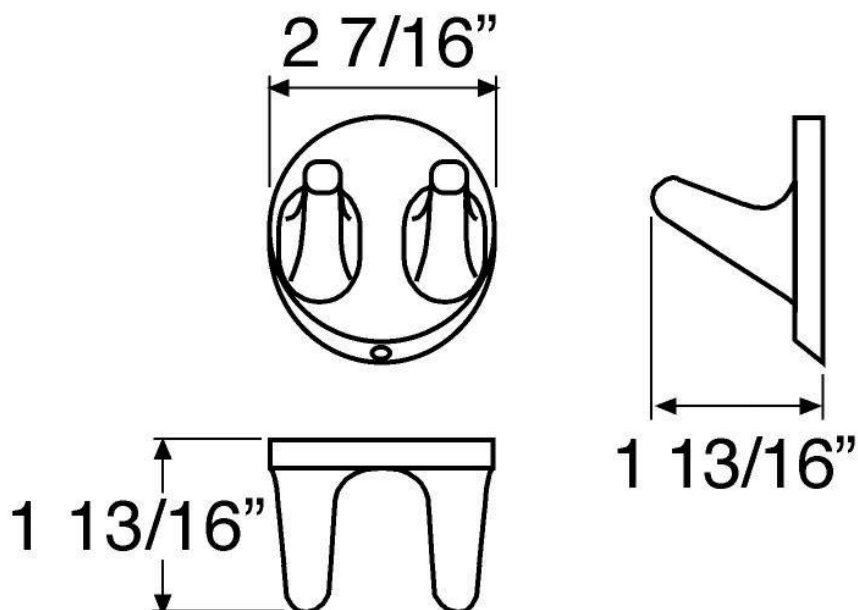

A N C H O R
ARCHITECTURAL PRODUCTS

AH510W
DOUBLE ROBE HOOK

- Concealed surface mount application
- Includes mounting plates - 1 13/16" (46.04mm) x 1 3/16" (30.16mm); 2 plastic anchors and 2 steel Phillips head screws - #8 x 1 1/4" (31.75mm)
- Protrudes 1 13/16" (46.04mm) from the mounting surface
- Overall size: 2 7/16" (61.91mm) x 2 7/16" (61.91mm)