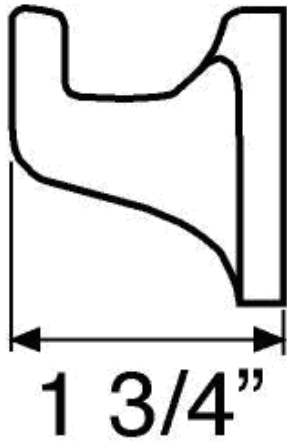

A N C H O R
ARCHITECTURAL PRODUCTS

AH510W-INF
DOUBLE ROBE HOOK

- Concealed surface mount application
- Includes mounting plates - 1 13/16" (46.04mm) x 1 3/16" (30.16mm); 2 plastic anchors and 2 steel Phillips head screws - # 8 x 1 1/4" (31.75mm)
- Protrudes 1 3/4" (44.45mm) from the mounting surface