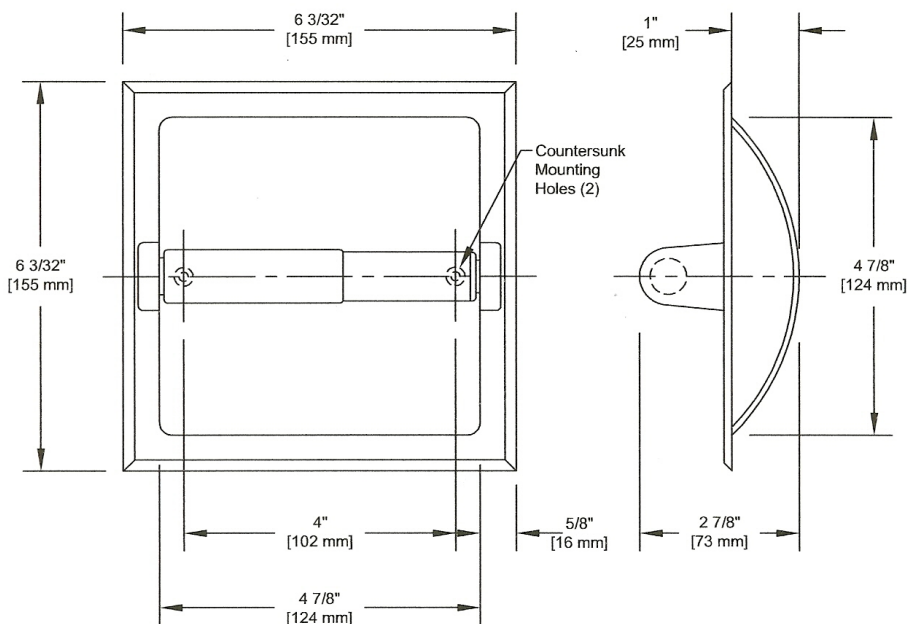

A N C H O R
ARCHITECTURAL PRODUCTS

TYPE AH060W

RECESSED TOILET PAPER HOLDER

- Housing is fabricated from die cast Zinc with white plastic roller included. White roller holds one standard core tissue roll up to 5" in diameter.
- Rough wall opening needed: 4-7/8" W x 4-7/8" H.
- Two screws included for installation.

PO Box 87855 ~ Carol Stream, IL 60188-7855

Phone 630.372.8280 ~ Fax 630.372.8290

www.anchorarchitectural.com